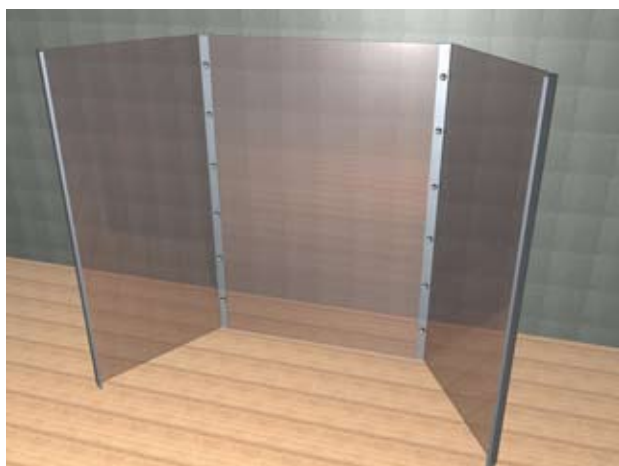

Music stand Klavia

Music stand for keyboards, made of smoke-coloured plastic.

Drum screen Silence

Acoustic screen for sound-absorbing effect from e.g. drums. The standard model is made of three Plexiglass plates put together. Each plate has a breadth of 1 m and a height of 1,5 m. The outer sides are angled 35 degrees. Extra feet for stability, to be attached on the outer sides, are available.

Facts Klavia

Breadth:	100 cm
Height:	35 cm
Depth:	5 cm

Facts Silence

Plexiglass plates:	6 mm
Breadth:	3x1 m
Height:	1,5 m
Weight:	33 kg